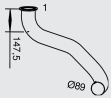

Manufacturers part numbers are quoted for reference only

Type

Euro III
01/2001 →

7,5 ton
10 ton
12 ton

FA 45.180
FA 45.220

CE 136 C

5,9 ltr.
6 cyl.
136 KW/185 HP

CE 162 C

5,9 ltr.
6 cyl.
162 KW/220 HP

Front pipe

22137
1401696

22249
1406772