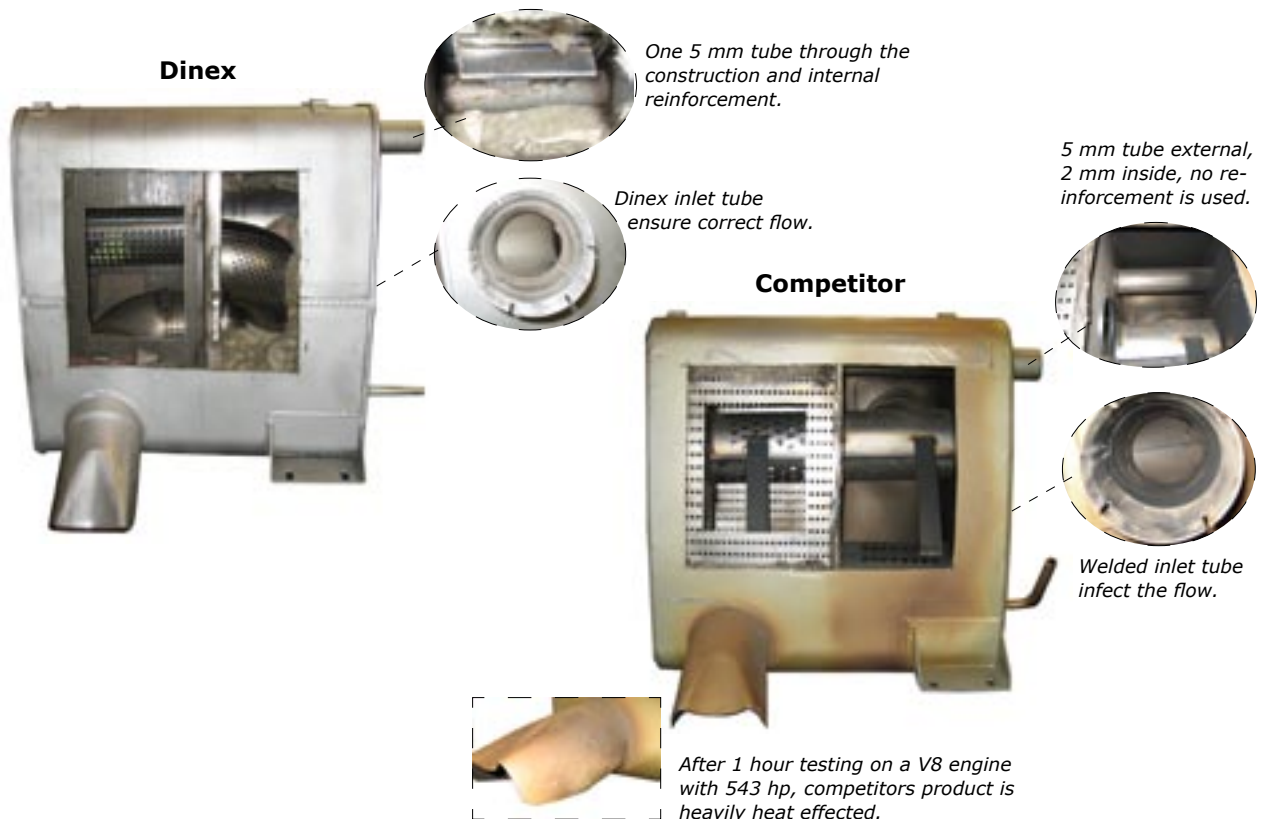

Mercedes Actros - Competitor Comparison

Dinex test program 50450		Competitor		Dinex		O/E	
		Db	mbar	Db	mbar	Db	mbar
Mode 1	(Minimum speed - 25% load)	19,2	12,9	18,0	5,0	20,5	5,6
Mode 2	(75% rated speed - 50% load)	15,8	15,8	15,8	15,8	15,8	39,0
Mode 3	(75% rated speed - 100% load)	11,0	216,7	13,6	96,0	14,5	85,5
Mode 4	(Maximum power - "at rated speed")	7,4	278,0	10,7	120,9	10,9	109,2
Mode 5	(Maximum load)	15,0	123,6	18,5	52,8	19,3	46,5

Test results must be compared against the o/e sample.

Db (noise reduction) higher than o/e means less noise.

Dinex and o/e use twice as much isolating materials.

Mbar (back pressure) on competitor product more than twice the level of the o/e and Dinex which means considerably more wear and tear on the engine and use of fuel.

Product Comparison

Competitor

Single body

Body is welded

Inside construction simplified

Weight 39 kg

Mounting bracket is simplified

Silencer is made in aluminized material

Dinex

Double body

Body is lock seamed

Inside construction similar to o/e

Weight 53 kg

Reinforcement is used on mounting brackets to avoid breaking

Dinex use aluzink

Result

Dinex silencer have a longer lifetime

Comp. prod. is more open for rust and break

Dinex silencer give o/e performance

Dinex silencer match o/e

Reinforcement ensure life long mounting

Aluzink is 5 times more corrosion resistant than normal aluminized materials

Dinex A/S (Head Office)
Telephone +45 63 41 25 00
Telefax +45 63 41 25 25
E-mail dinex@dinex.dk
Homepage www.dinex.dk

Dinex GmbH
Telephone +49 180 225 1125
Telefax +49 865 531 8001
E-mail dinex@dinex.de

Dinex Latvia SIA
Telephone +371 302 0200
Telefax +371 302 0059
E-mail dinex@dinex.lv

Dinex RUS LLC
Russia
Telephone +7 813 7122802
Telefax +7 813 71 34111

ISO 9001 Applies for Dinex A/S only